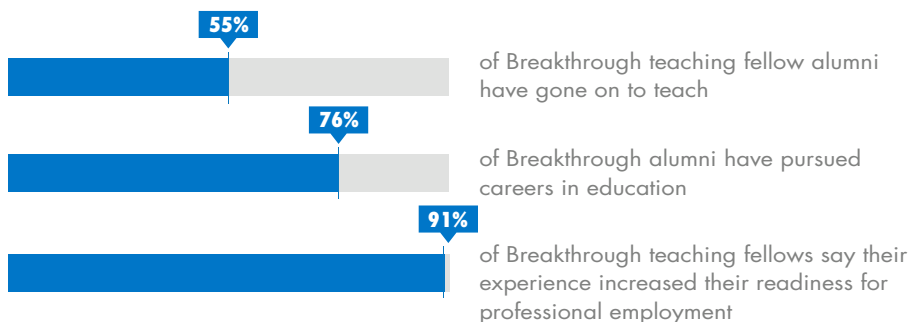

FEEDING THE EDUCATOR PIPELINE

THE BREAKTHROUGH COLLABORATIVE IS A NETWORK OF 24 AFFILIATES NATIONWIDE.

Atlanta	New York
Austin	Philadelphia
Boston	Pittsburgh
Cincinnati	Providence
Denver	Sacramento
Fort Worth	San Francisco
Houston	San Juan Capistrano
Manchester	Santa Fe
Miami	Silicon Valley
Minneapolis	Twin Cities
Norfolk	
New Orleans