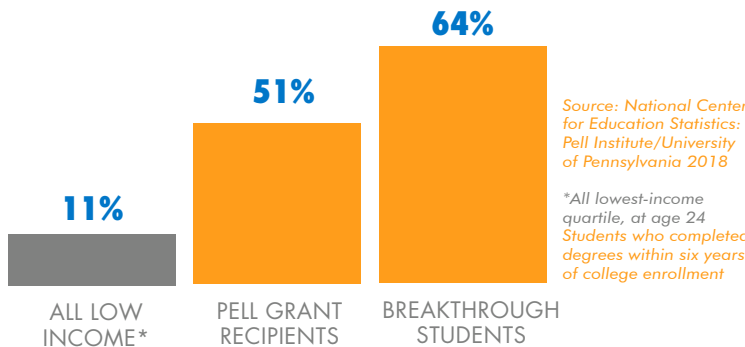

**BREAKTHROUGH'S MISSION**

Breakthrough uses a unique “students teaching students” model to create our rigorous, vibrant learning communities across the nation, where highly-motivated, traditionally under-represented students achieve post-secondary success and where emerging leaders are inspired to become the next generation of educators and advocates.

**BREAKTHROUGH OFFERS A PROVEN PATHWAY TO SUCCESS FOR ALMOST 11,000 DEDICATED STUDENTS AND 1,100 ASPIRING EDUCATORS EVERY YEAR.**

- Summer and school-year programming for students
- A challenging teaching residency for college undergraduates

**BREAKTHROUGH STUDENTS ARE SEVEN TIMES MORE LIKELY TO GRADUATE FROM COLLEGE THAN STUDENTS FROM SIMILAR ECONOMIC BACKGROUNDS.**

**A STUDENT'S SOCIO-ECONOMIC STATUS DOES NOT HAVE TO DEFINE HIS OR HER FUTURE.**