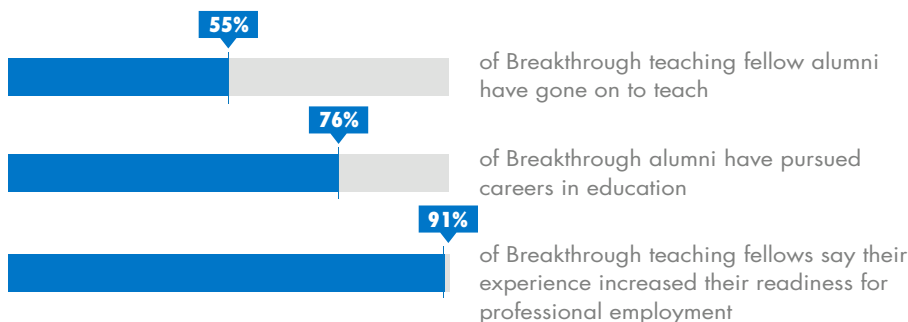

FEEDING THE EDUCATOR PIPELINE

THE BREAKTHROUGH COLLABORATIVE IS A NETWORK OF 24 AFFILIATES NATIONWIDE.

Atlanta	New Orleans
Austin	New York
Boston	Philadelphia
Birmingham	Pittsburgh
Cincinnati	Providence
Denver	Sacramento
Fort Worth	San Francisco
Houston	San Juan Capistrano
Manchester	Santa Fe
Miami	Silicon Valley
Minneapolis	Twin Cities
Norfolk