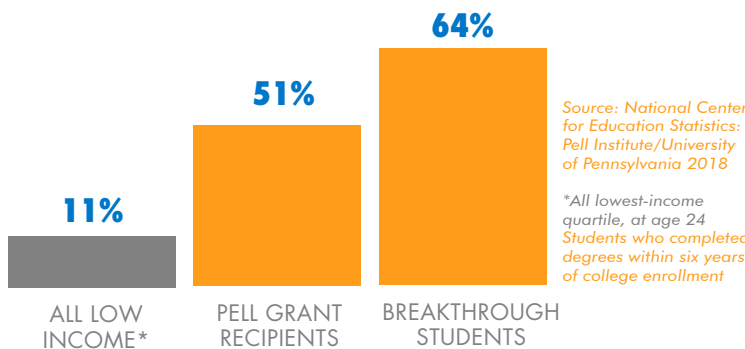

BREAKTHROUGH'S MISSION

Breakthrough uses a unique “students teaching students” model to create our rigorous, vibrant learning communities across the nation, where highly-motivated, traditionally under-represented students achieve post-secondary success and where emerging leaders are inspired to become the next generation of educators and advocates.

BREAKTHROUGH OFFERS A PROVEN PATHWAY TO SUCCESS FOR ALMOST 11,000 DEDICATED STUDENTS AND 1,100 ASPIRING EDUCATORS EVERY YEAR.

- Summer and school-year programming for students
- A challenging teaching residency for college undergraduates

BREAKTHROUGH STUDENTS ARE SEVEN TIMES MORE LIKELY TO GRADUATE FROM COLLEGE THAN STUDENTS FROM SIMILAR ECONOMIC BACKGROUNDS.

A STUDENT'S SOCIO-ECONOMIC STATUS DOES NOT HAVE TO DEFINE HIS OR HER FUTURE.

BREAKTHROUGH SCHOLAR AFFIRMATION STATEMENT: